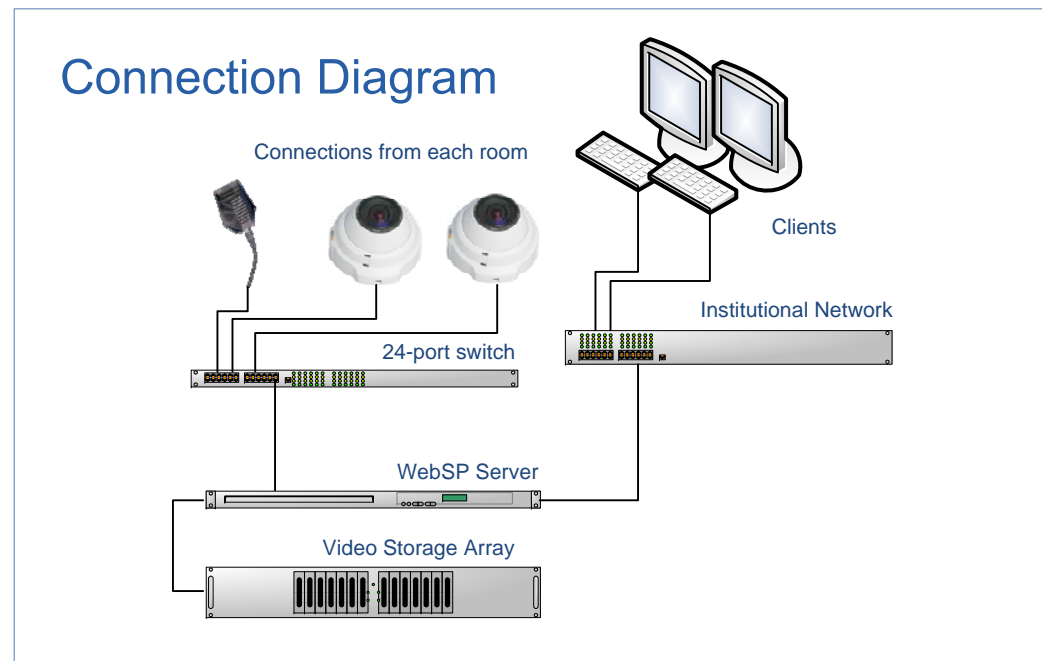

WebSP.DV up to 12 cameras

WebSP Network Architecture – SAMPLE	
Product: WebSP Digital Video	
Type: Network Diagram	
Designer: LIONIS Software	
Plan: WSPDV-SP-1	Date: 10-01-2008.