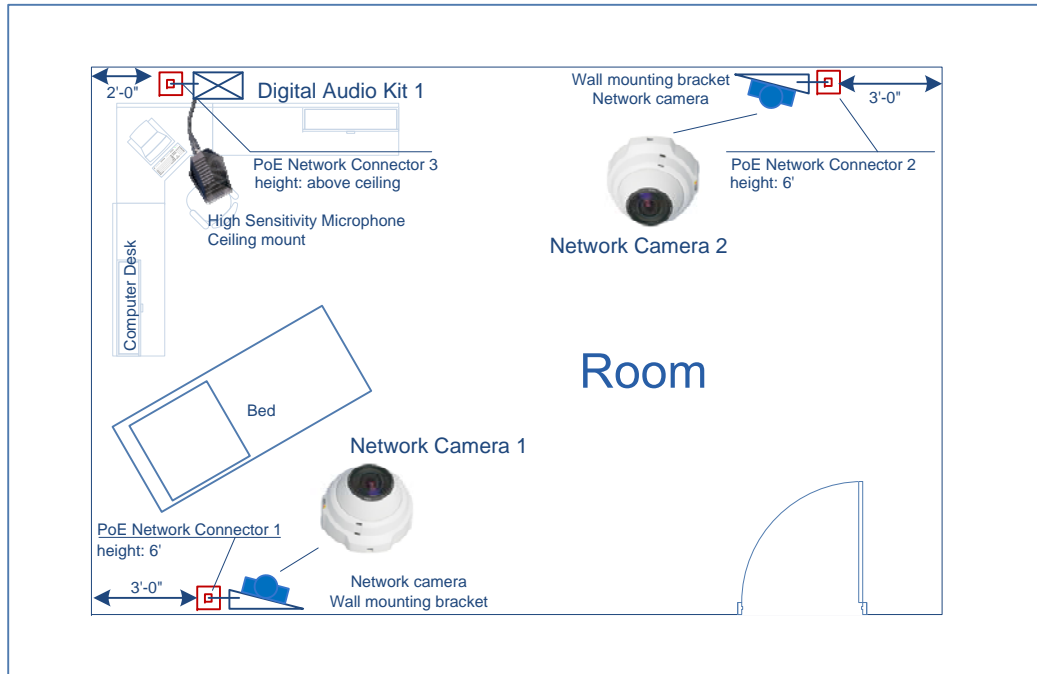

WebSP.DV up to 12 cameras

WebSP Network Architecture – SAMPLE	
Product: WebSP Digital Video	
Type: Network Diagram	
Designer: LIONIS Software	
Plan: WSPDV-SP-1	Date: 10-01-2008.