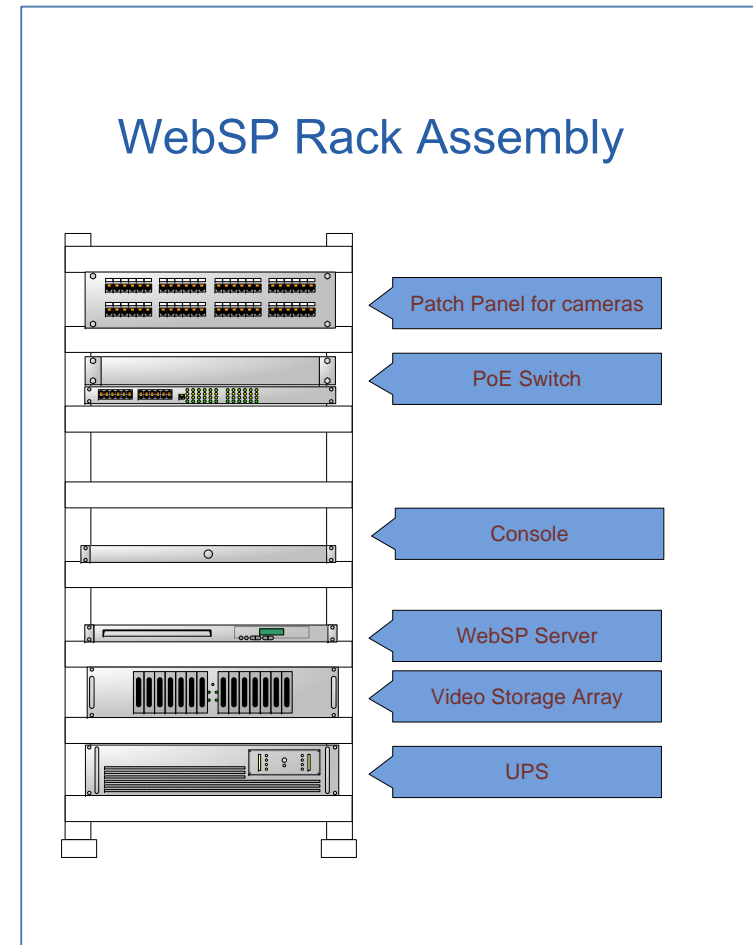

WebSP.DV up to 12 cameras

WebSP Network Architecture – SAMPLE	
Product: WebSP Digital Video	
Type: Network Diagram	
Designer: LIONIS Software	
Plan: WSPDV-SP-1	Date: 10-01-2008.