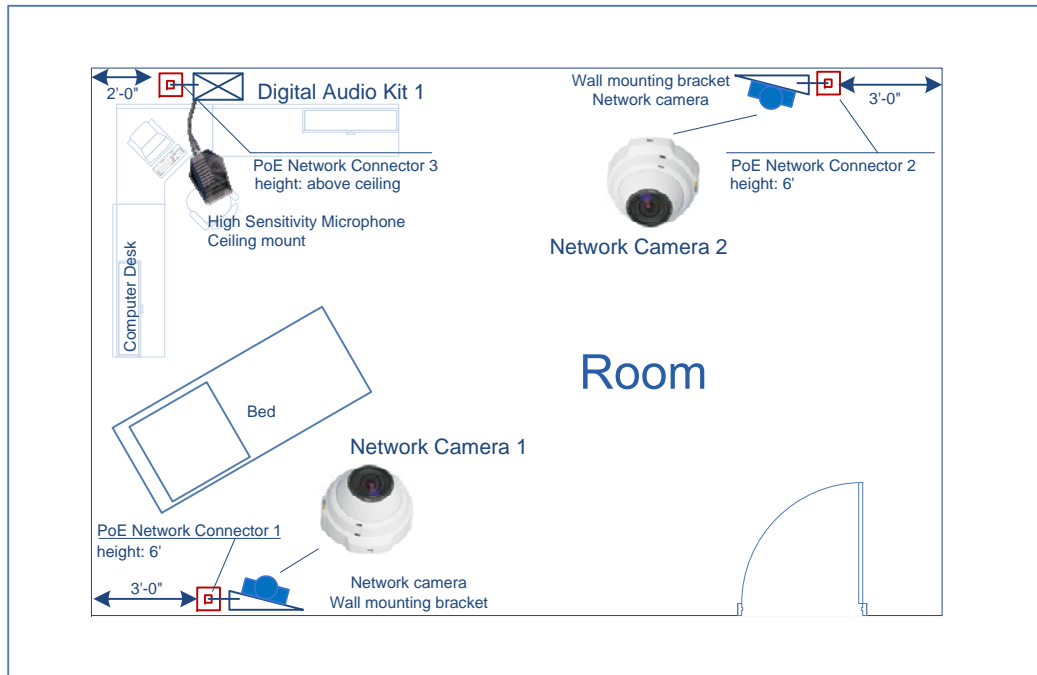

WebSP.DV up to 24 cameras

WebSP Network Architecture – SAMPLE	
Product: WebSP Digital Video	
Type: Network Diagram	
Designer: LIONIS Software	
Plan: WSPDV-SP-1	Date: 10-01-2008.