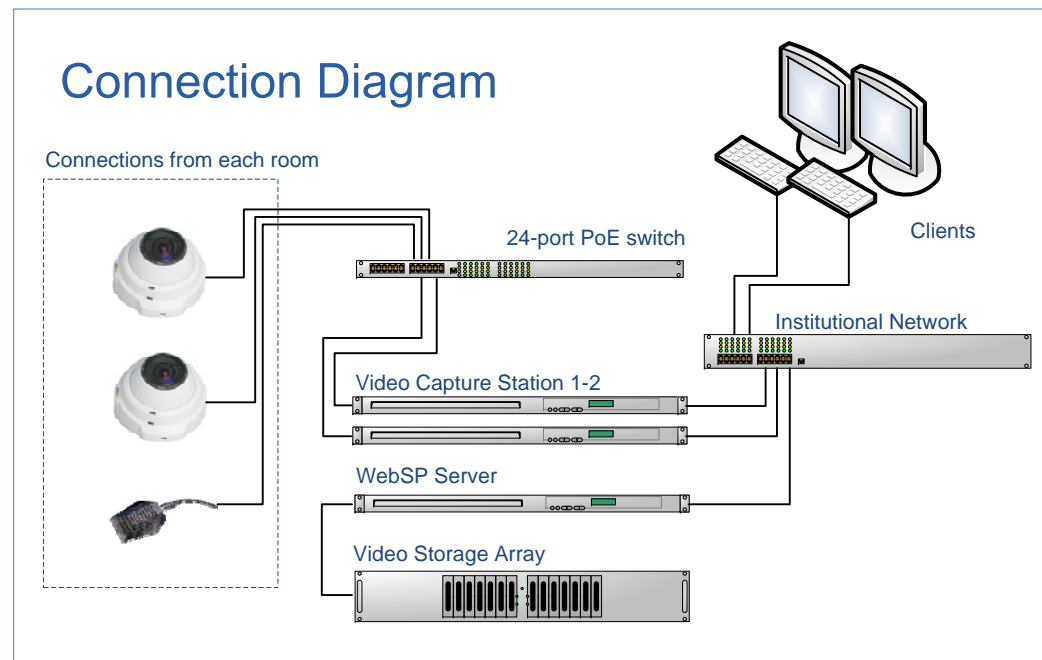

WebSP.DV up to 24 cameras

WebSP Network Architecture – SAMPLE	
Product: WebSP Digital Video	
Type: Network Diagram	
Designer: LIONIS Software	
Plan: WSPDV-SP-1	Date: 10-01-2008.