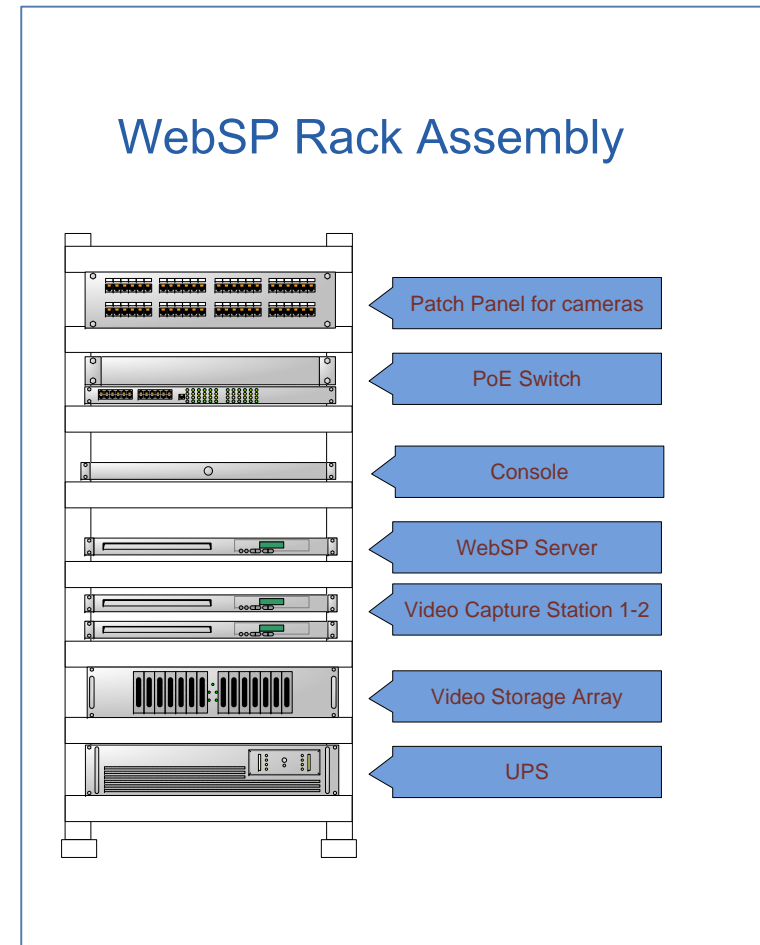

WebSP.DV up to 24 cameras

WebSP Network Architecture – SAMPLE	
Product: WebSP Digital Video	
Type: Network Diagram	
Designer: LIONIS Software	
Plan: WSPDV-SP-1	Date: 10-01-2008.