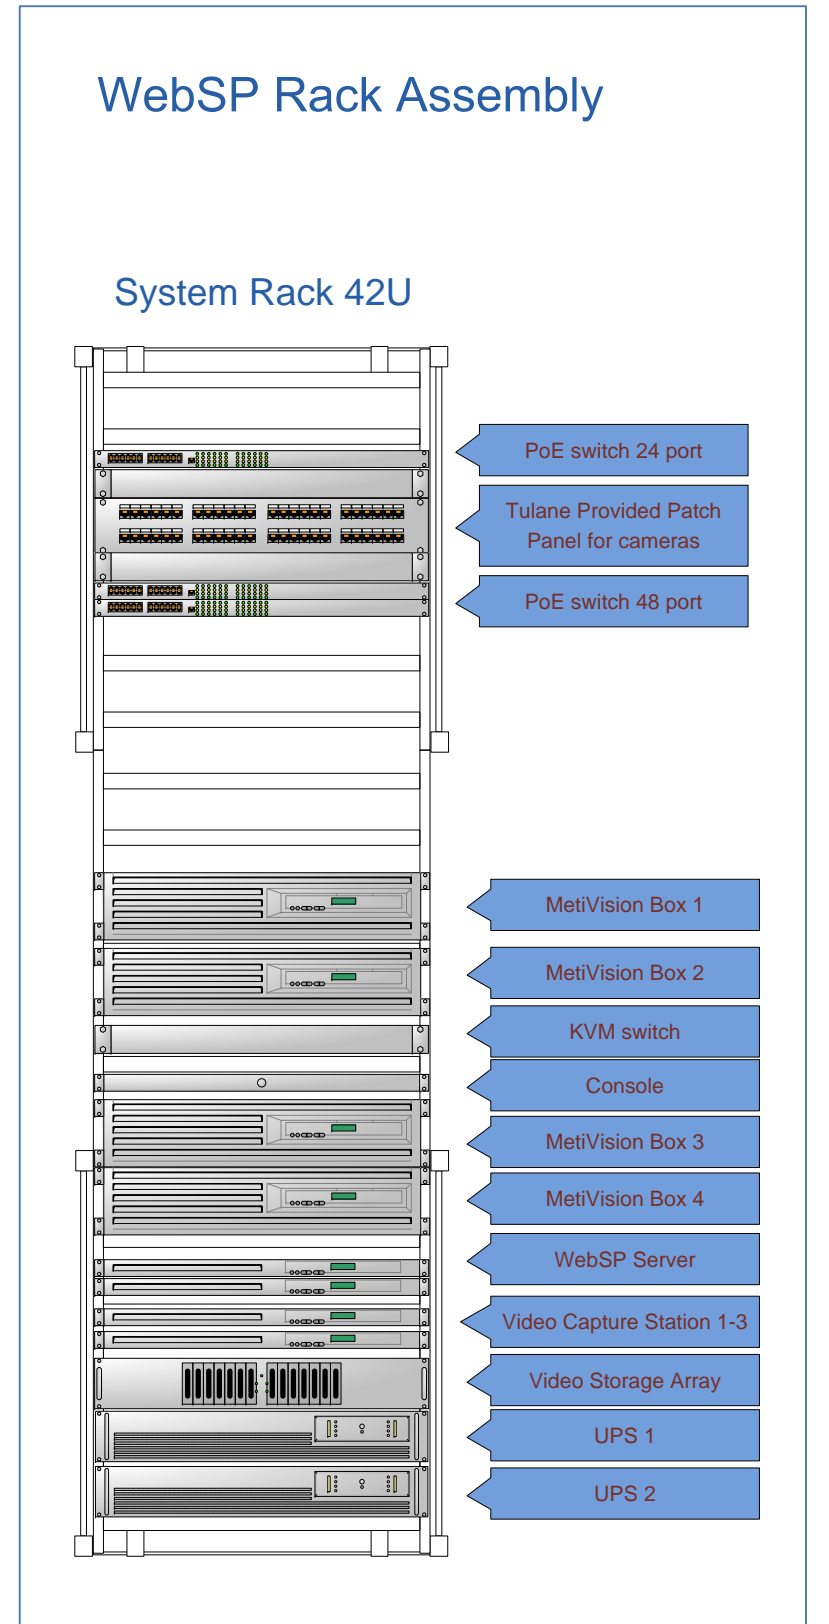

WebSP.DV up to 36 cameras and 4 Metivision Box

WebSP Network Architecture – SAMPLE	
Product: WebSP Digital Video	
Type: Network Diagram	
Designer: LIONIS Software	
Plan: WSPDV-SP-3	Date: 10-01-2008.