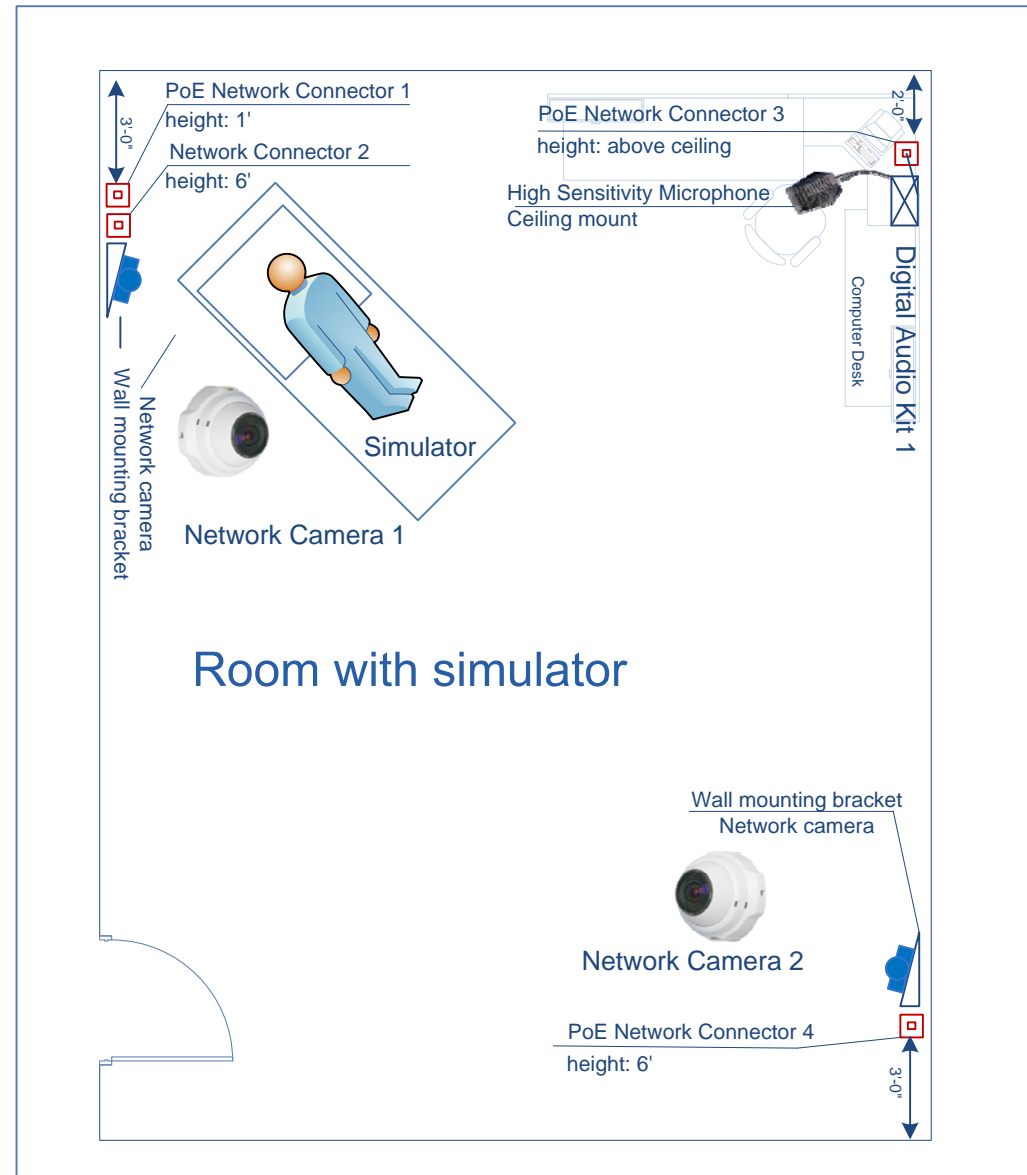

WebSP.DV up to 36 cameras and 4 Metivision Box

WebSP Network Architecture – SAMPLE	
Product: WebSP Digital Video	
Type: Network Diagram	
Designer: LIONIS Software	
Plan: WSPDV-SP-3	Date: 10-01-2008.