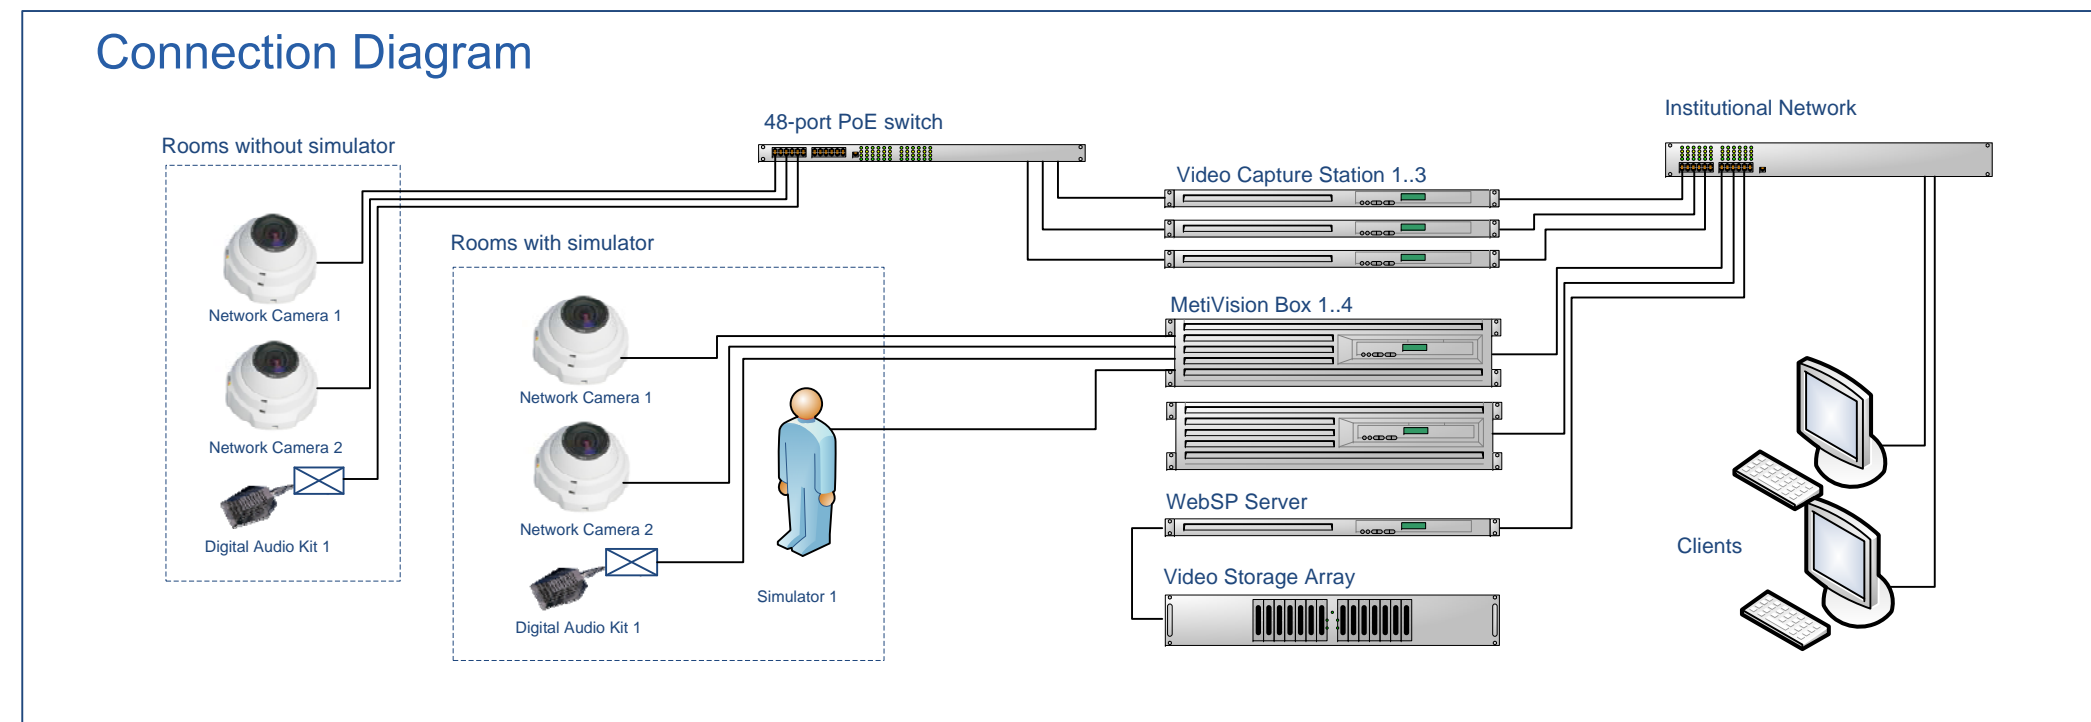

WebSP.DV up to 36 cameras and 4 Metivision Box

WebSP Network Architecture – SAMPLE	
Product: WebSP Digital Video	
Type: Network Diagram	
Designer: LIONIS Software	
Plan: WSPDV-SP-3	Date: 10-01-2008.