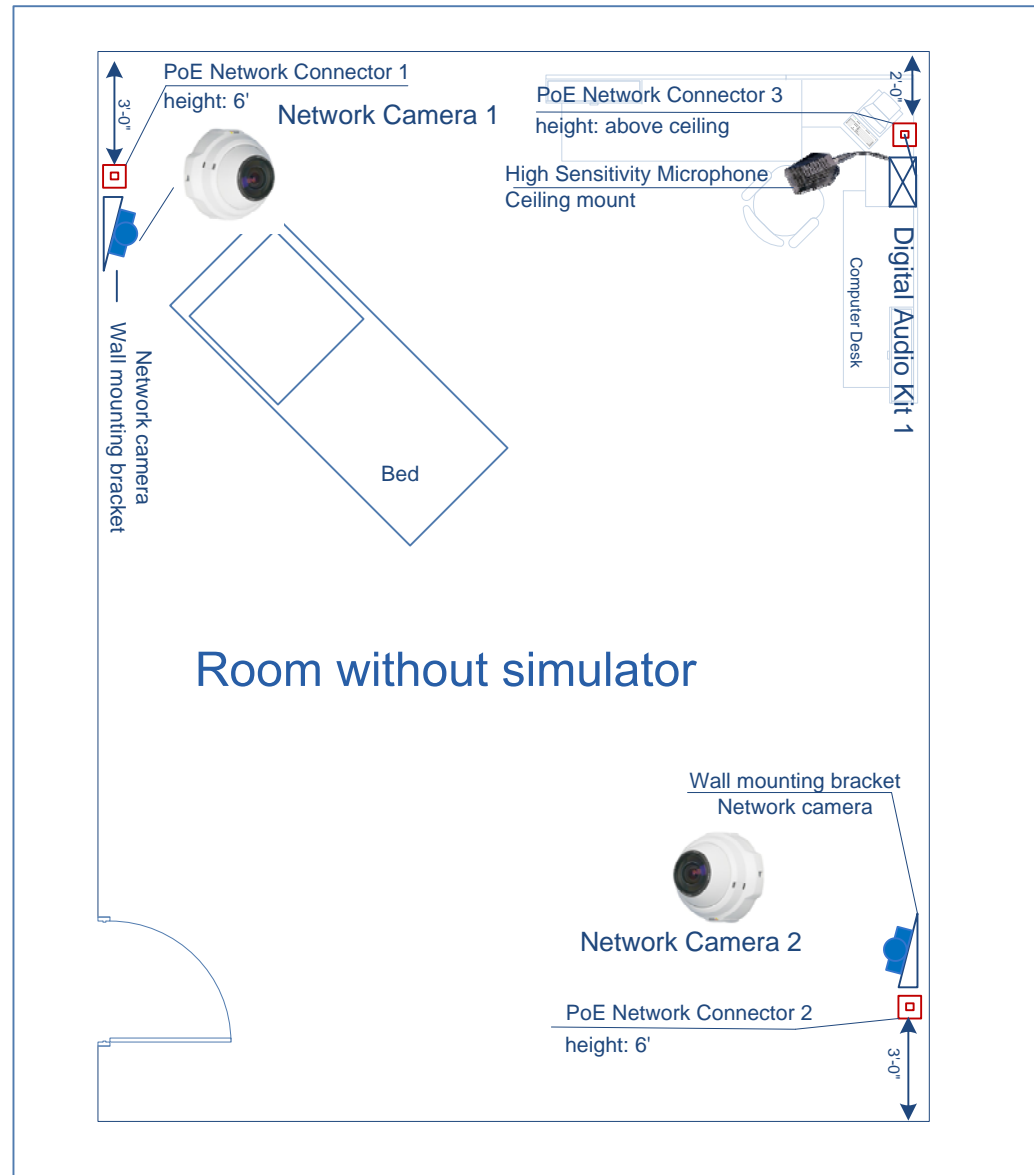

WebSP.DV up to 36 cameras and 4 Metivision Box

WebSP Network Architecture – SAMPLE	
Product: WebSP Digital Video	
Type: Network Diagram	
Designer: LIONIS Software	
Plan: WSPDV-SP-3	Date: 10-01-2008.